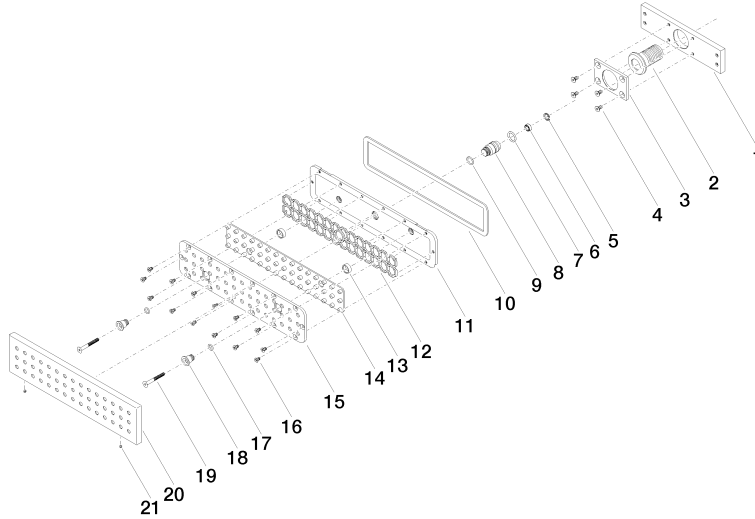

36 517 979

mm [inches]

Flow rate chart

Trajectory diagram

Certificates

WRAS_1304001. LGA_19489.

36 517 979

Parts for other
finishes can be found
here: [Chrome](#)

WATER BAR Concealed body spray FlowReduce - Brushed Chrome

IMO

36 517 979

Spare parts list

No.	Item Number	Name	Quantity used	Delivery time
1	09 11 02 137 90	holder	1	2
2	09 24 04 247 20 90	connection	1	2
3	09 11 02 138 90	plate	1	2
4	09 30 30 116 90	screw	4	2
5	09 16 01 016 90	ring	1	2
6	90 23 01 032 00 90	flow reducer	1	2
7	09 14 10 003 90	seal	1	2
8	09 24 04 248 90	nipple	1	2
9	09 14 10 042 90	seal	1	2
10	09 14 03 133 90	seal	1	2
11	09 11 02 135-93	base	1	-
Spare part can no longer be ordered, please order the replacement item				
12	09 17 97 058 90	holder	1	2
13	09 28 10 142 20 90	ring	2	2
14	09 12 01 076 90	insert	1	60
15	09 11 02 136-00	cover	1	60
16	09 30 30 163 90	screw	14	2
17	09 14 10 132 90	seal	2	2
18	09 24 04 249-93	nipple	2	-
Spare part can no longer be ordered, please order the replacement item				
19	09 30 30 164 90	screw	2	2
20	09 27 99 001-93	rosette	1	20
21	09 31 11 006 90	pin	2	2