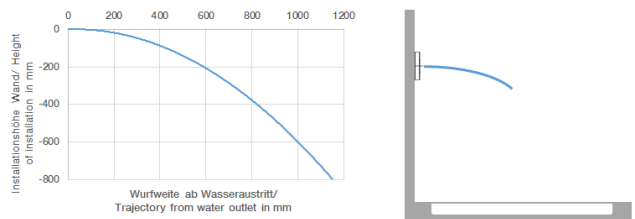

36 517 979

- HORIZONTAL RAIN, max. flow rate 6 l/min (at 3 bar)
- with anti-scale system
- cover plate 240 x 60 mm
- 1/2" connection
- This product can help a building meet the requirements of Green Building Rating Systems, e.g. LEED®, BREEAM®, DGNB

36 517 979

mm [inches]

Flow rate chart

Trajectory diagram

Certificates

WRAS_1304001. LGA_19489.

36 517 979

Parts for other
finishes can be found
here: [Chrome](#)

WATER BAR Concealed body spray FlowReduce - Brushed Chrome

IMO

36 517 979

Spare parts list

No.	Item Number	Name	Quantity used	Delivery time
1	09 11 02 137 90	holder	1	2
2	09 24 04 247 20 90	connection	1	2
3	09 11 02 138 90	plate	1	2
4	09 30 30 116 90	screw	4	2
5	09 16 01 016 90	ring	1	2
6	90 23 01 032 00 90	flow reducer	1	2
7	09 14 10 003 90	seal	1	2
8	09 24 04 248 90	nipple	1	2
9	09 14 10 042 90	seal	1	2
10	09 14 03 133 90	seal	1	2
11	09 11 02 135-93	base	1	-
Spare part can no longer be ordered, please order the replacement item				
12	09 17 97 058 90	holder	1	2
13	09 28 10 142 20 90	ring	2	2
14	09 12 01 076 90	insert	1	60
15	09 11 02 136-00	cover	1	60
16	09 30 30 163 90	screw	14	2
17	09 14 10 132 90	seal	2	2
18	09 24 04 249-93	nipple	2	-
Spare part can no longer be ordered, please order the replacement item				
19	09 30 30 164 90	screw	2	2
20	09 27 99 001-93	rosette	1	20
21	09 31 11 006 90	pin	2	2